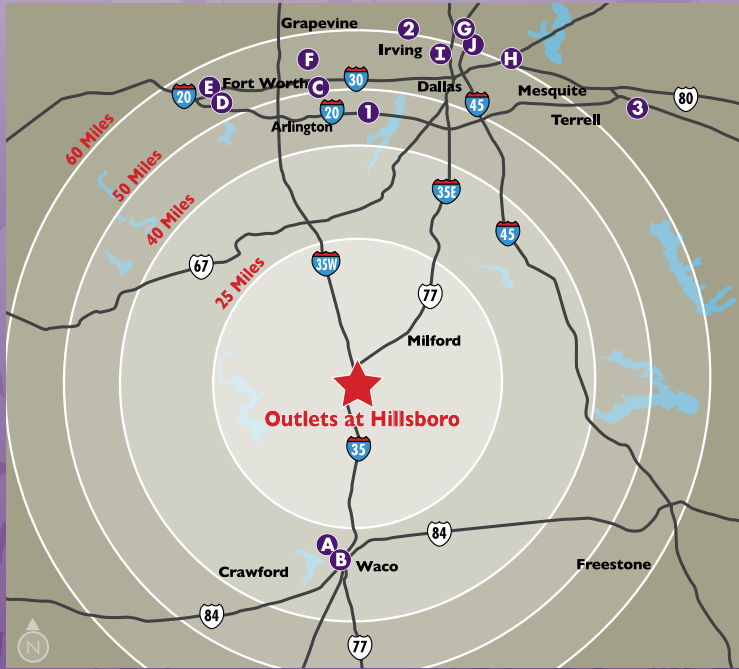

CRAIG REALTY GROUP

LOCATION

Hillsboro, Texas

35 miles north of Waco and 60 miles south of Dallas/Fort Worth, located 1 mile south of the junction of I-35 east (Dallas) and west (Fort Worth).

MARKET

Dallas, Fort Worth, Waco

MARKET STATISTICS & DEMOGRAPHICS

	25 Miles	40 Miles	50 Miles	60 Miles
POPULATION	92,336	780,081	2,148,140	4,298,818
MEDIAN AGE	43.7	36.9	35.4	34.8
POPULATION GROWTH 2018-2023	4.95%	7.35%	6.65%	6.85%
AVERAGE HOUSEHOLD INCOME	\$78,451	\$87,282	\$85,539	\$84,563
NUMBER OF HOUSEHOLDS	34,355	275,531	736,336	1,517,683
MEDIAN HOME VALUE	\$178,608	\$199,619	\$183,498	\$178,792

OUTLET CENTERS

	AERIAL DISTANCE	DRIVING DISTANCE APPROX. DRIVE TIME
1. Grand Prairie Premium Outlets, Grand Prairie	46 Miles	65 Miles 1 Hr., 8 Mins.
2. Grapevine Mills, Grapevine	66 Miles	81 Miles 1 Hr., 19 Mins.
3. Tanger Outlets-Terrell, Terrell	67 Miles	85 Miles 1 Hr., 7 Mins.
4. Allen Premium Outlets, Allen	81 Miles	88 Miles 1 Hr., 28 Mins.
5. Round Rock Premium Outlets, Round Rock	106 Miles	113 Miles 1 Hr., 46 Mins.
6. San Marcos Premium Outlets, San Marcos	160 Miles	168 Miles 2 Hrs., 39 Mins.
7. Tanger Outlets-San Marcos, San Marcos	160 Miles	171 Miles 2 Hrs., 42 Mins.