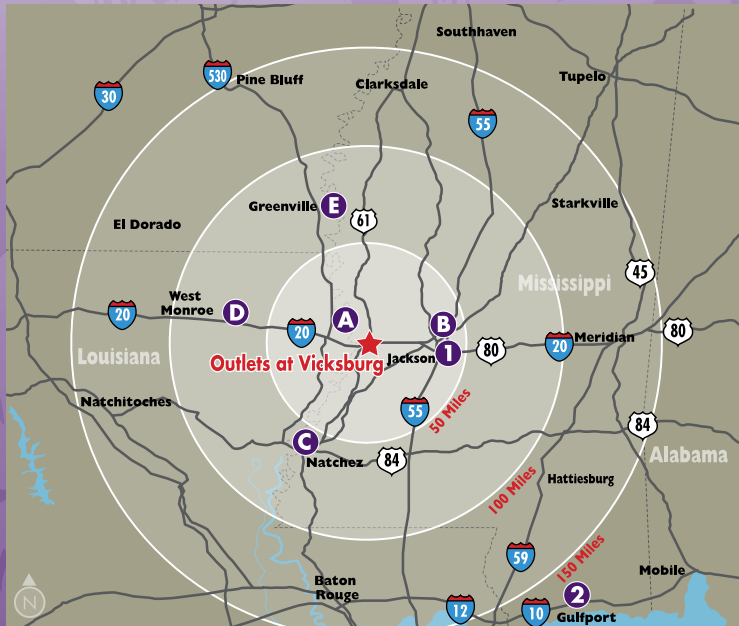

CRAIG REALTY GROUP

LOCATION

Vicksburg, Mississippi

Border of Louisiana and Arkansas on Interstate 20.

MARKET

West Central Mississippi, Louisiana, South Arkansas

MARKET STATISTICS & DEMOGRAPHICS

	50 Miles	100 Miles	150 Miles
POPULATION	614,064	1,555,032	4,190,433
MEDIAN AGE	37.5	38.5	38.3
POPULATION GROWTH 2017-2022	1.05%	0.20%	1.50%
AVERAGE HOUSEHOLD INCOME	\$70,159	\$63,380	\$67,903
NUMBER OF HOUSEHOLDS	228,399	583,508	1,582,115
MEDIAN HOME VALUE	\$153,241	\$130,083	\$156,520

Source: ESRI 2022 Estimate/Projections

TRAFFIC COUNT

 Interstate 20, Vicksburg 45,000 Vehicles/Day

 U.S. Route 61 26,000 Vehicles/Day

SHOPPING CENTERS WITHIN 90 MILES OF OUTLETS AT VICKSBURG

	AERIAL DISTANCE	DRIVING DISTANCE APPROX. DRIVE TIME
A. Vicksburg Mall, Vicksburg	3 Miles	4 Miles 7 Minutes
Belk		Dillard's
B. Northpark Mall, Ridgeland	42 Miles	50 Miles 49 Minutes
Belk		Dillard's
Foot Locker		JCPenney
C. Natchez Mall, Natchez	64 Miles	77 Miles 1 Hr., 45 Mins.
Belk		Rue21
D. Pecanland Mall, Monroe, Louisiana	72 Miles	75 Miles 1 Hr., 16 Mins.
Belk		Burlington
Dick's Sporting Goods		Dillard's
JCPenney		Sears
Stein Mart		Zumiez
E. Greenville Mall, Greenville	72 Miles	87 Miles 1 Hr., 43 Mins.
Belk		Foot Locker
JCPenney		Rack Room Shoes

OUTLET CENTERS

	AERIAL DISTANCE	DRIVING DISTANCE APPROX. DRIVE TIME
1. The Outlets of Mississippi, Pearl	40 Miles	45 Miles 45 Minutes
2. Gulfport Premium Outlets, Gulfport	164 Miles	195 Miles 3 Hrs., 47 Mins.
3. Tanger Outlets-Terrell, Terrell, Texas	318 Miles	330 Miles 5 Hrs., 22 Mins.