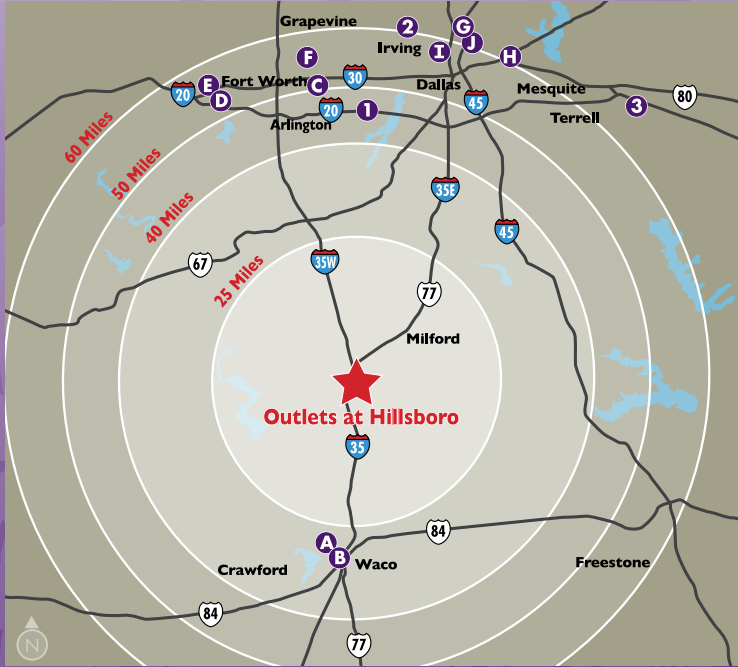

CRAIG REALTY GROUP

LOCATION

Hillsboro, Texas

35 miles north of Waco and 60 miles south of Dallas/Fort Worth, located 1 mile south of the junction of I-35 east (Dallas) and west (Fort Worth).

MARKET

Dallas, Fort Worth, Waco

MARKET STATISTICS & DEMOGRAPHICS

	25 Miles	40 Miles	50 Miles	60 Miles
POPULATION	88,378	745,746	2,090,268	4,168,900
MEDIAN AGE	43.7	36.7	35.2	34.6
POPULATION GROWTH 2017-2022	3.30%	6.20%	6.15%	6.15%
AVERAGE HOUSEHOLD INCOME	\$78,984	\$86,074	\$83,983	\$82,656
NUMBER OF HOUSEHOLDS	32,968	263,891	721,636	1,476,480
MEDIAN HOME VALUE	\$173,742	\$190,054	\$173,770	\$167,815

OUTLET CENTERS

	AERIAL DISTANCE	DRIVING DISTANCE APPROX. DRIVE TIME
1. Grand Prairie Premium Outlets, Grand Prairie	46 Miles	65 Miles 1 Hr., 8 Mins.
2. Grapevine Mills, Grapevine	66 Miles	81 Miles 1 Hr., 19 Mins.
3. Tanger Outlets-Terrell, Terrell	67 Miles	85 Miles 1 Hr., 7 Mins.
4. Allen Premium Outlets, Allen	81 Miles	88 Miles 1 Hr., 28 Mins.
5. Round Rock Premium Outlets, Round Rock	106 Miles	113 Miles 1 Hr., 46 Mins.
6. San Marcos Premium Outlets, San Marcos	160 Miles	168 Miles 2 Hrs., 39 Mins.
7. Tanger Outlets-San Marcos, San Marcos	160 Miles	171 Miles 2 Hrs., 42 Mins.